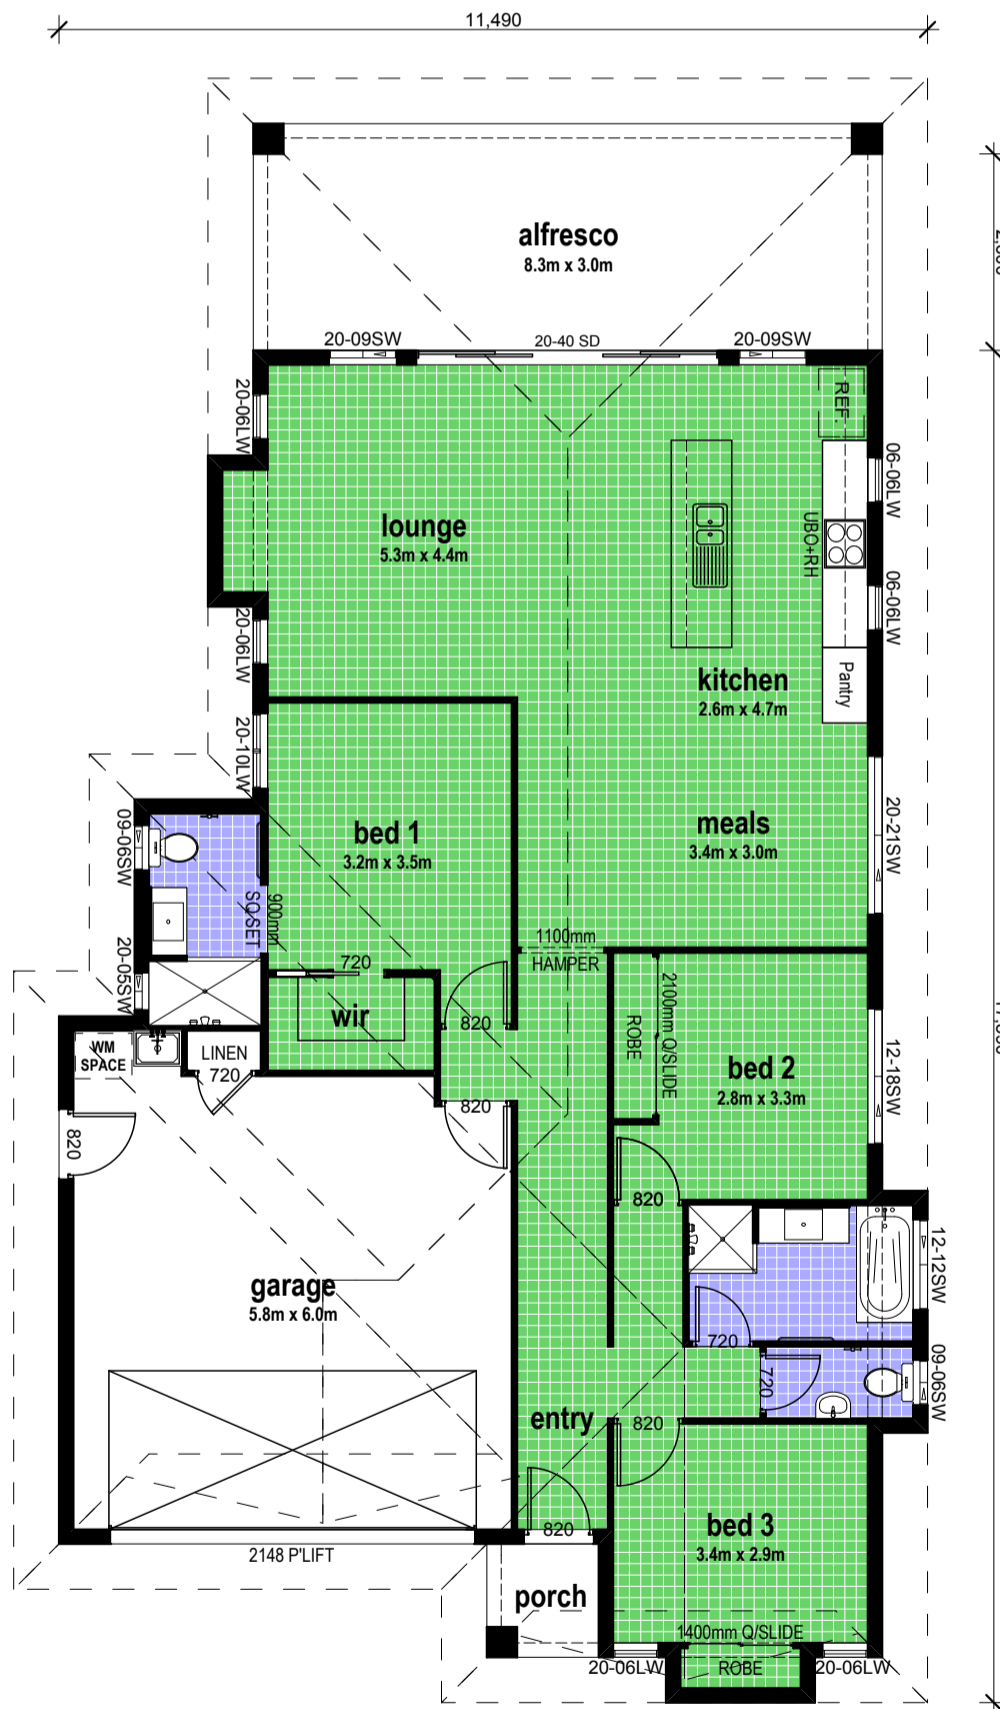

ELEVATION

Areas:	
Living:	126.2sqm
Garage:	37.6sqm
Porch:	2.2sqm
Alfresco:	25.9sqm
Total:	191.9sqm 20.6sqsq

THETFORD 192

WEBSITE: www.nqhomes.com.au
Subject to copyright.
Drawings and illustrations are a guide only.